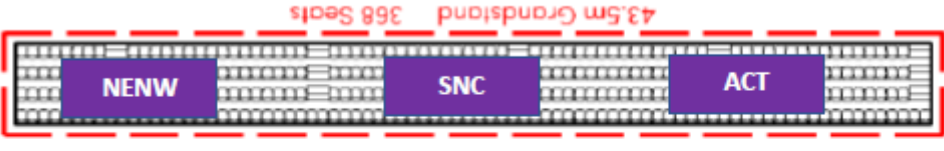

**ENTRANCE**

**SYDNEY OLYMPIC PARK AQUATIC CENTRE-  
2022 SPEEDO SPRINT SERIES FINALS SEATING MAP**