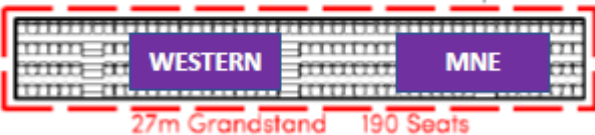

**ENTRANCE**

**SYDNEY OLYMPIC PARK AQUATIC CENTRE-  
2022 SPEEDO SPRINT SERIES FINALS SEATING MAP**