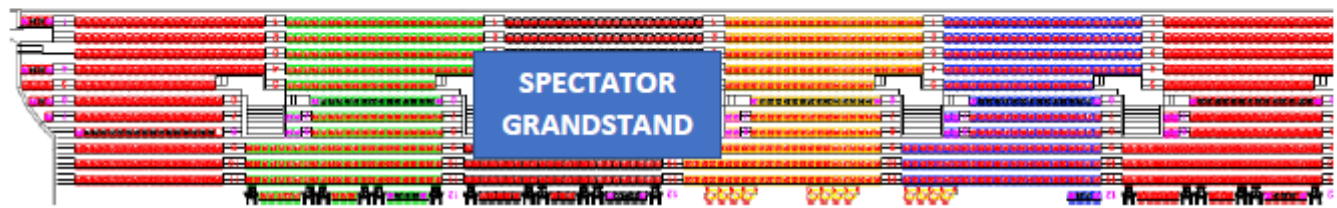

**ENTRANCE**

**SYDNEY OLYMPIC PARK AQUATIC CENTRE-  
2022 SPEEDO SPRINT SERIES FINALS SEATING MAP**