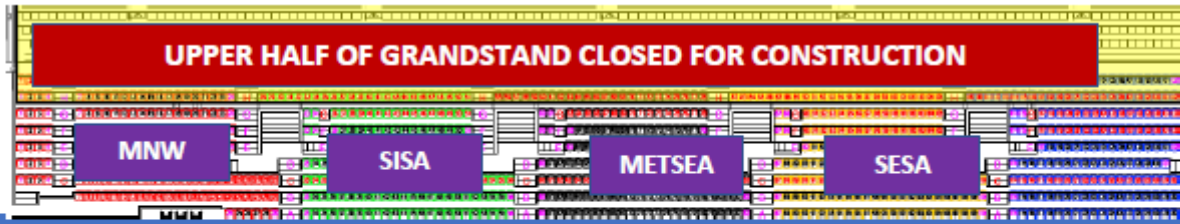

**ENTRANCE**

**SYDNEY OLYMPIC PARK AQUATIC CENTRE-  
2022 SPEEDO SPRINT SERIES FINALS SEATING MAP**