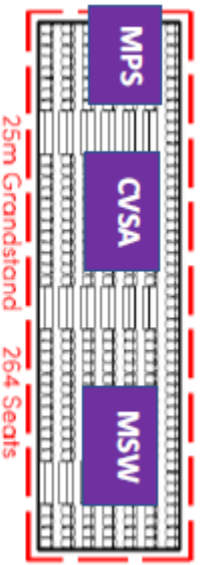

**ENTRANCE**

**SYDNEY OLYMPIC PARK AQUATIC CENTRE-  
2022 SPEEDO SPRINT SERIES FINALS SEATING MAP**