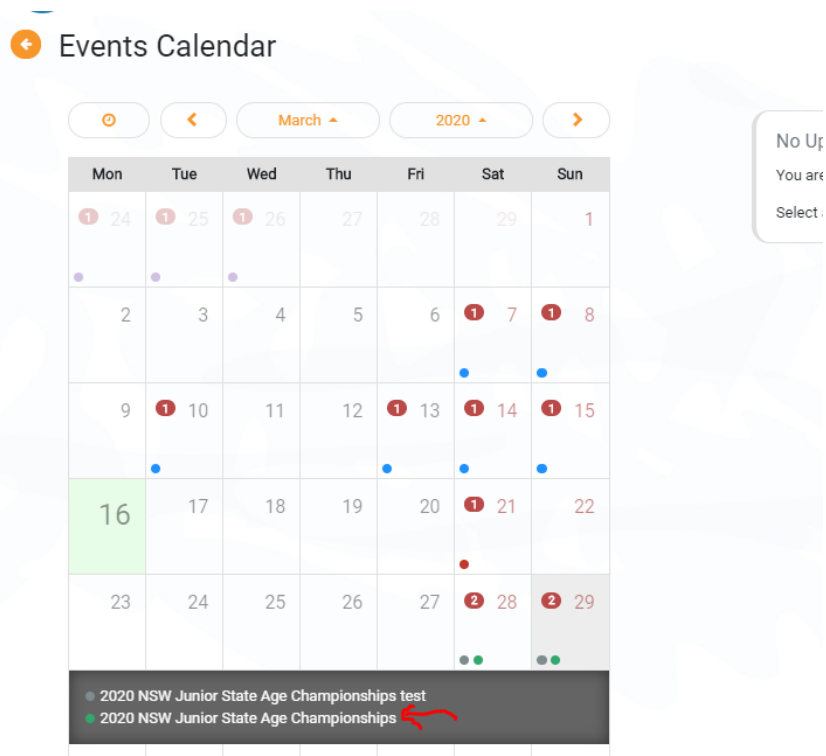

Purchasing a Meet Entry Ticket

To purchase a Meet Entry ticket, access the Events tab.

Select the meet that you wish to purchase a ticket for.

Scroll down to the bottom of the event details. To add a meet ticket to your Trolley, select the trolley icon.

For further info, visit the event page [here](#).

Important Changes to the State Age Championships Age Groups

- 12-13 y/o male & female swimmers can only compete in **one** Metropolitan Area & NSW State Age Championships per season
 - E.g. If a Swimmer is 12y/o and doesn't age up till after the Australian Age Champs (turns 13 after 7 April 2020) then SNSW recommends they follow the Jnr State Stream
 - E.g. If a Swimmer ages up and is eligible to compete at the 2020 Australian Age Champs then SNSW recommends they follow the Australian Age Stream

Venue

Venue
Sydney Olympic Park Aquatic Centre

Course
Long Course

📅 Dates & Times

Meet Ticket

✕ meet entry 28-Mar-20 to 30-Mar-20
100 Remaining 🛒 \$11.00 incGST

To add multiple tickets to your trolley, select the icon again. To finalise the payment, click on your Trolley